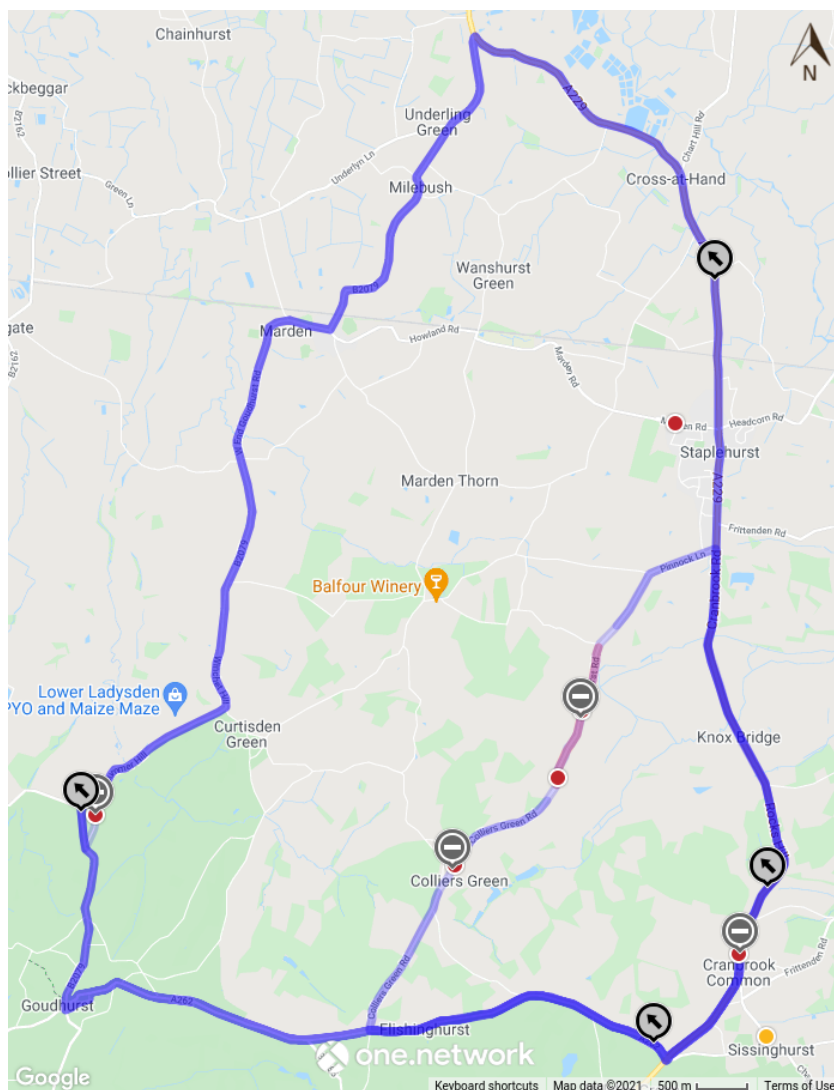

Temporary Road Closure - A229 The Common, Cranbrook - 4th October 2021 for 5 days

A229 The Common, Cranbrook will be closed adjacent to Hayselden Cottage.

The alternative route is The Common, Wilsley Pound, Goudhurst Road, Cranbrook Road, Church Road, High Street, North Road, Summerhill, Winchet Hill, West End, Church Green, Maidstone Road, Staplehurst Road, Station Road, Knoxbridge, Rocks Hill, Camden Hill, Common Road, Balcomb's Hill and vice versa.

The closure is required for the safety of the public and workforce while works are undertaken by South East Water.

For information regarding this closure please contact South East Water, who will be able to assist with the scope of these works.

Road names are taken from the National Street Gazetteer, which can be viewed on [one.network](#), with alternative names given where known.

For details of roadworks, please see [One.Network](#)

Regards,